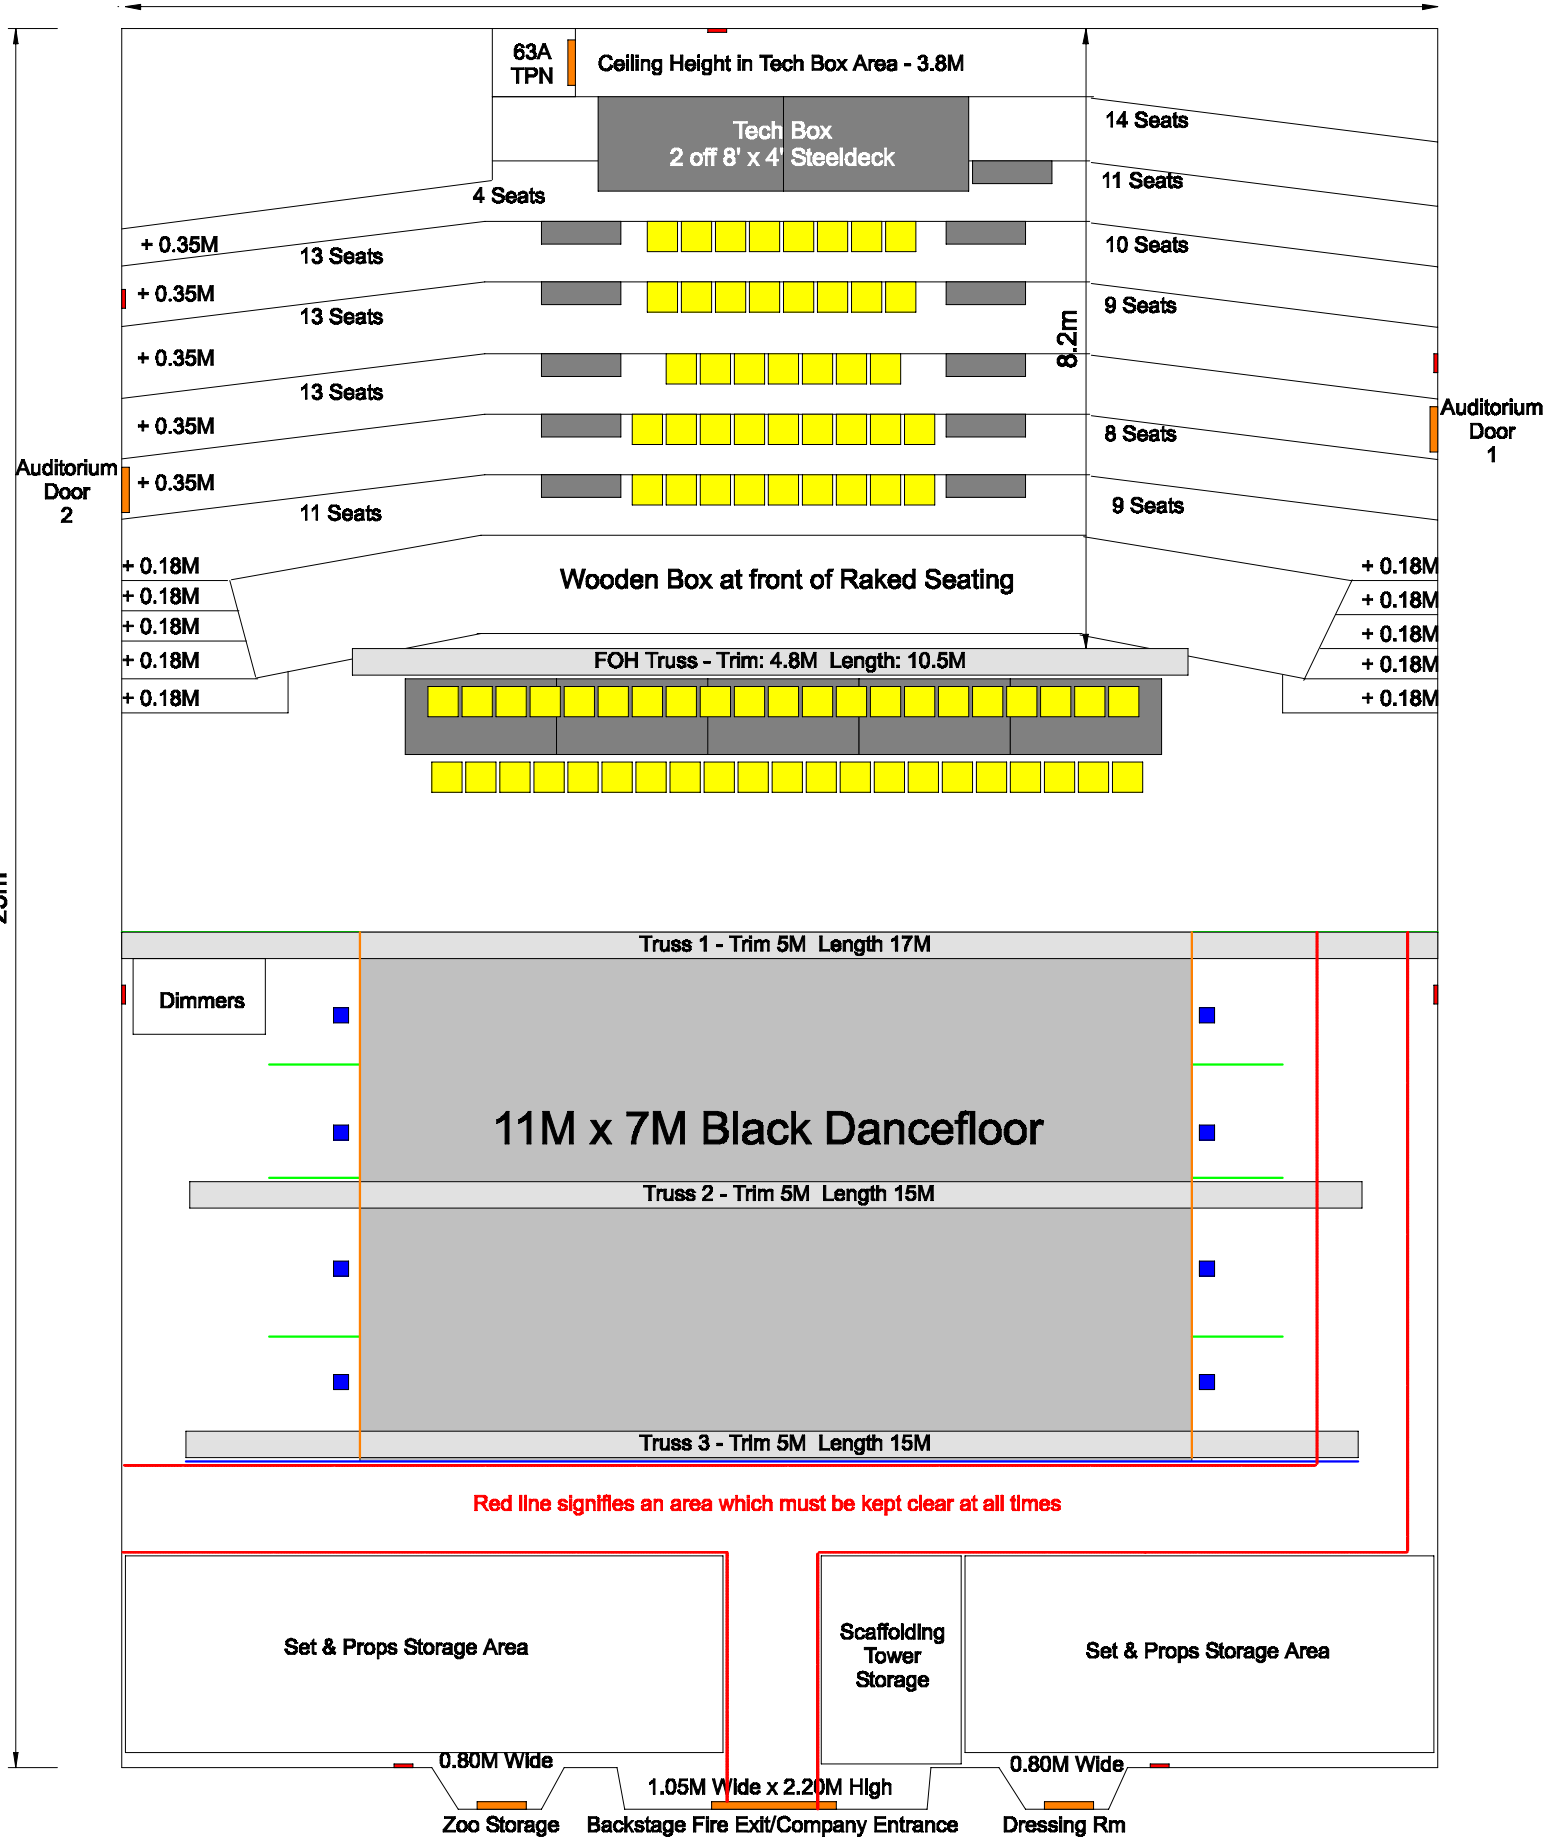

17.35

Ceiling Height: 6.9M

zoo southside main house

Last updated on 17/02/2009

Scale

1m

Please note all measurements are approximate and that this plan is subject to change at any time